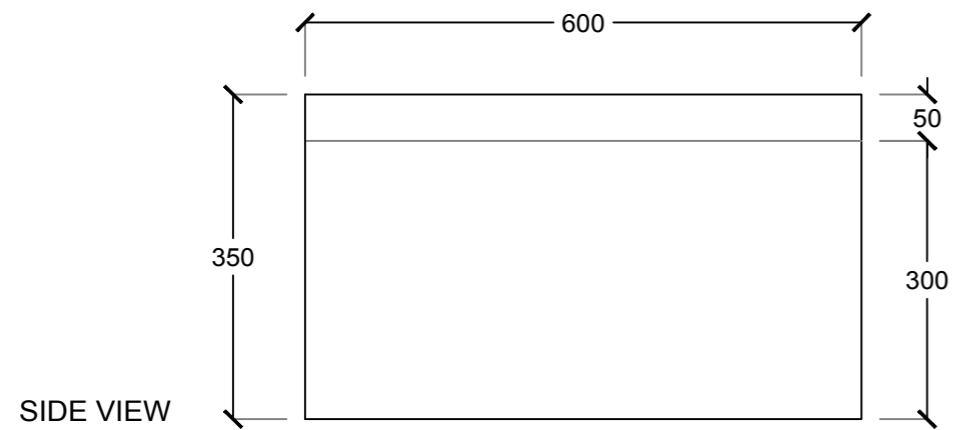

# KERBSTONE

3D PERSPECTIVE

SIDE VIEW

SIDE VIEW

TOP VIEW

STEEL AND CEMENT INDUSTRY

UAE - ALAIN - NEW INDUSTRIAL AREA 2  
TEL : 03 7847411 FAX : 03 7847433  
info@royalexcellent.ae  
sales@royalexcellent.ae  
www.royalexcellent.ae