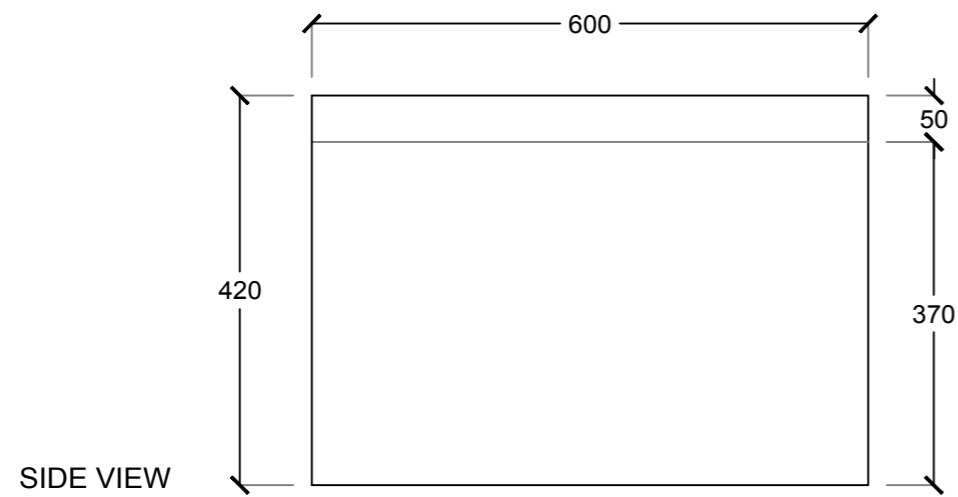

# KERBSTONE

3D PERSPECTIVE

STEEL AND CEMENT INDUSTRY

UAE - ALAIN - NEW INDUSTRIAL AREA 2  
TEL : 03 7847411 FAX : 03 7847433  
info@royalexcellent.ae  
sales@royalexcellent.ae  
www.royalexcellent.ae