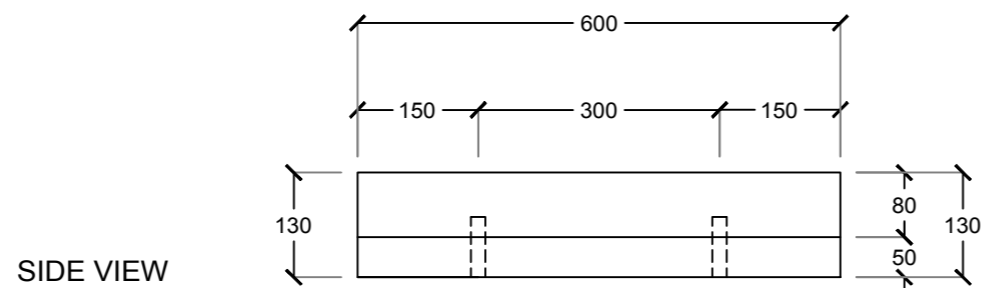

WHEEL STOPPER

3D PERSPECTIVE

SIDE VIEW

STEEL AND CEMENT INDUSTRY

UAE - ALAIN - NEW INDUSTRIAL AREA 2
 TEL : 03 7847411 FAX : 03 7847433
 info@royalexcellent.ae
 sales@royalexcellent.ae
 www.royalexcellent.ae