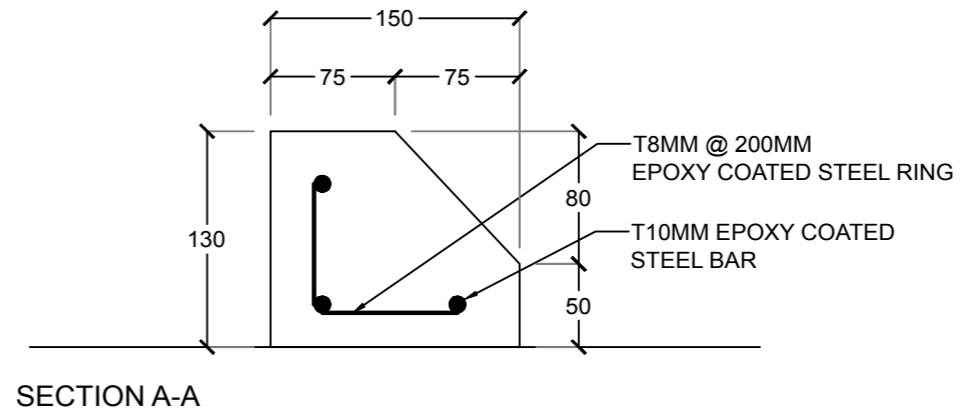

WHEEL STOPPER

3D PERSPECTIVE

SIDE VIEW

STEEL AND CEMENT INDUSTRY

UAE - ALAIN - NEW INDUSTRIAL AREA 2
 TEL : 03 7847411 FAX : 03 7847433
 info@royalexcellent.ae
 sales@royalexcellent.ae
 www.royalexcellent.ae