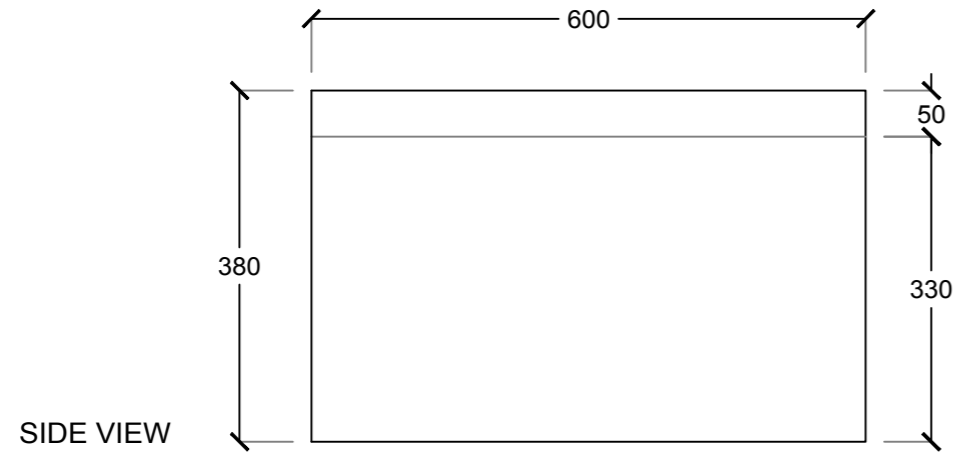

KERBSTONE

3D PERSPECTIVE

SIDE VIEW

SIDE VIEW

TOP VIEW

STEEL AND CEMENT INDUSTRY

UAE - ALAIN - NEW INDUSTRIAL AREA 2
TEL : 03 7847411 FAX : 03 7847433
info@royalexcellent.ae
sales@royalexcellent.ae
www.royalexcellent.ae