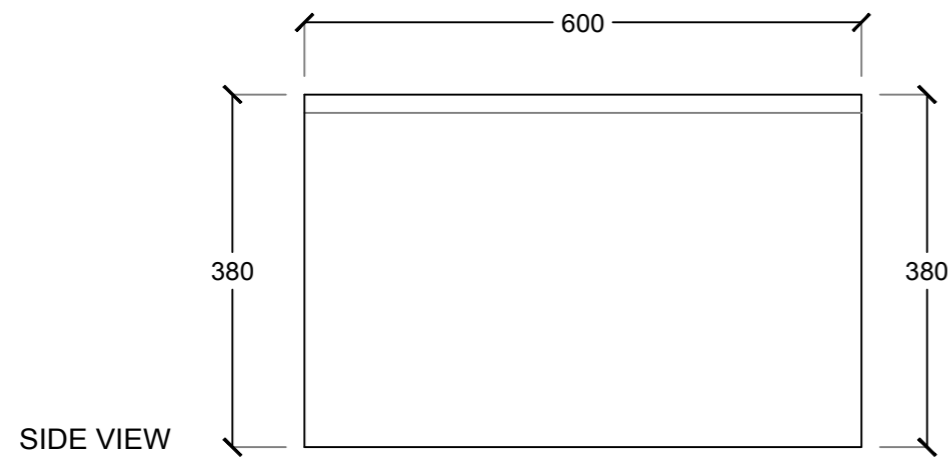

KERBSTONE

3D PERSPECTIVE

SIDE VIEW

SIDE VIEW

TOP VIEW

STEEL AND CEMENT INDUSTRY

UAE - ALAIN - NEW INDUSTRIAL AREA 2
TEL : 03 7847411 FAX : 03 7847433
info@royalexcellent.ae
sales@royalexcellent.ae
www.royalexcellent.ae