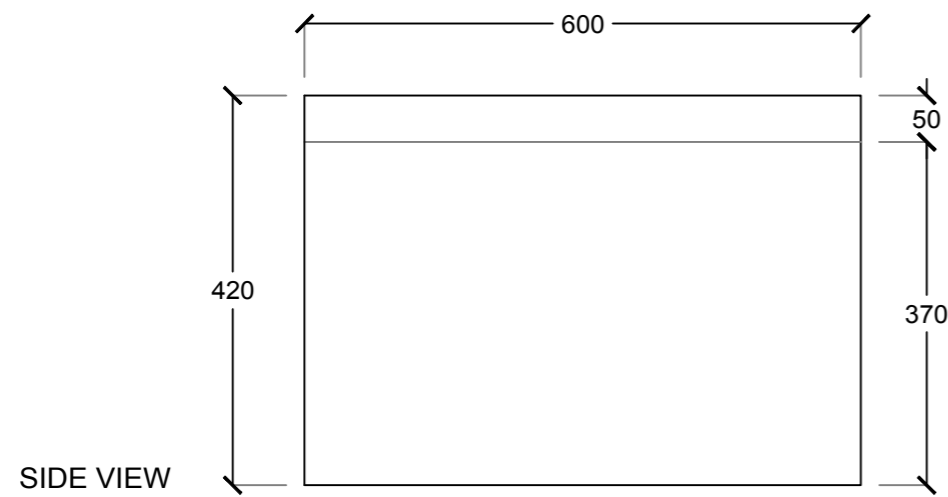

KERBSTONE

3D PERSPECTIVE

SIDE VIEW

SIDE VIEW

TOP VIEW

STEEL AND CEMENT INDUSTRY

UAE - ALAIN - NEW INDUSTRIAL AREA 2
TEL : 03 7847411 FAX : 03 7847433
info@royalexcellent.ae
sales@royalexcellent.ae
www.royalexcellent.ae