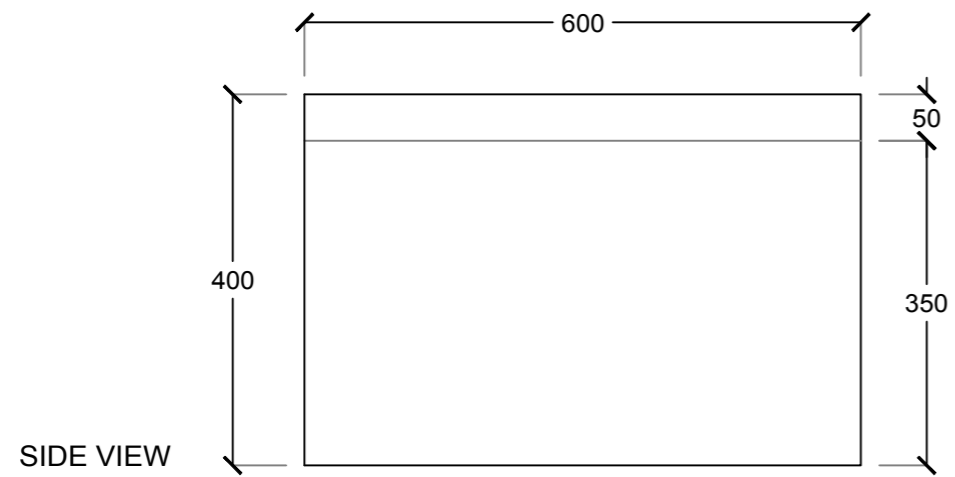

# KERBSTONE

3D PERSPECTIVE

SIDE VIEW

SIDE VIEW

TOP VIEW

STEEL AND CEMENT INDUSTRY

UAE - ALAIN - NEW INDUSTRIAL AREA 2  
TEL : 03 7847411 FAX : 03 7847433  
info@royalexcellent.ae  
sales@royalexcellent.ae  
www.royalexcellent.ae