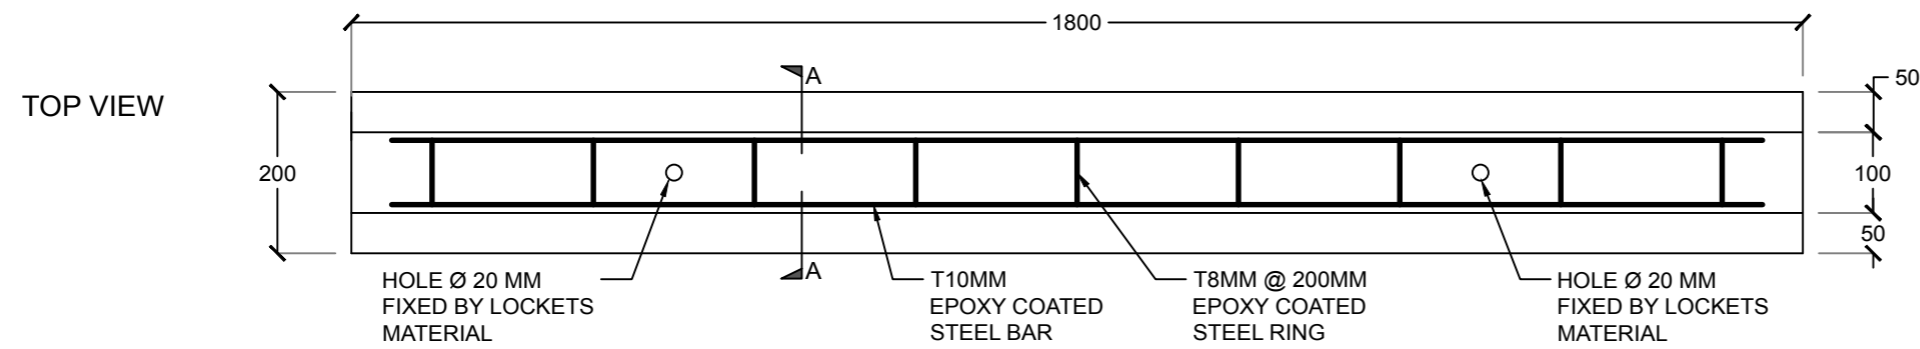

# WHEEL STOPPER

3D PERSPECTIVE

SECTION A-A

TOP VIEW

HOLE Ø 20 MM  
FIXED BY LOCKETS  
MATERIAL

T10MM  
EPOXY COATED  
STEEL BAR

T8MM @ 200MM  
EPOXY COATED  
STEEL RING

HOLE Ø 20 MM  
FIXED BY LOCKETS  
MATERIAL