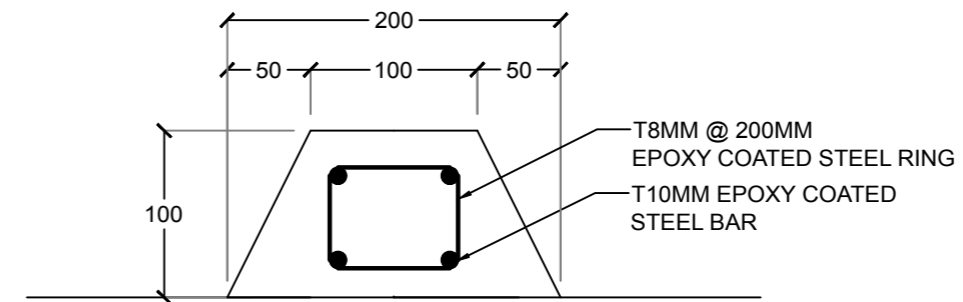

# WHEEL STOPPER

3D PERSPECTIVE

SECTION A-A

TOP VIEW

HOLE Ø 20 MM  
FIXED BY LOCKETS  
MATERIAL

T10MM  
EPOXY COATED  
STEEL BAR

T8MM @ 200MM  
EPOXY COATED  
STEEL RING

HOLE Ø 20 MM  
FIXED BY LOCKETS  
MATERIAL