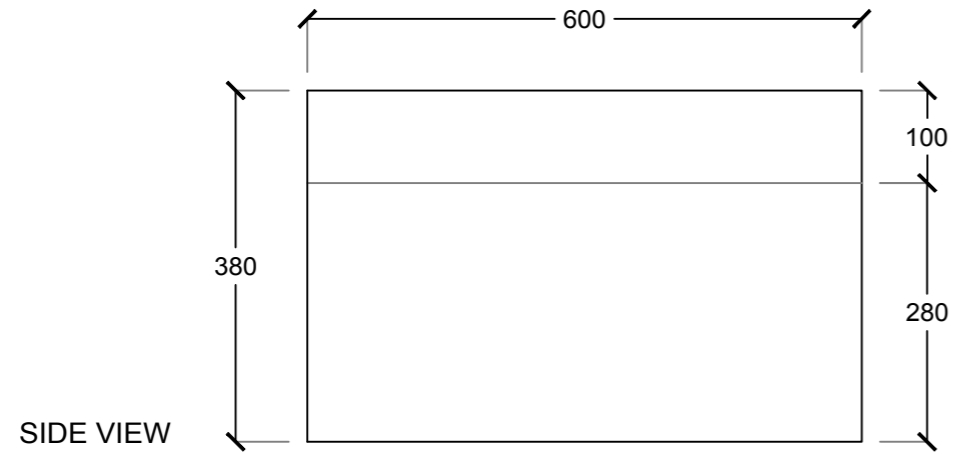

# KERBSTONE

3D PERSPECTIVE

SIDE VIEW

SIDE VIEW

TOP VIEW

STEEL AND CEMENT INDUSTRY

UAE - ALAIN - NEW INDUSTRIAL AREA 2  
TEL : 03 7847411 FAX : 03 7847433  
info@royalexcellent.ae  
sales@royalexcellent.ae  
www.royalexcellent.ae