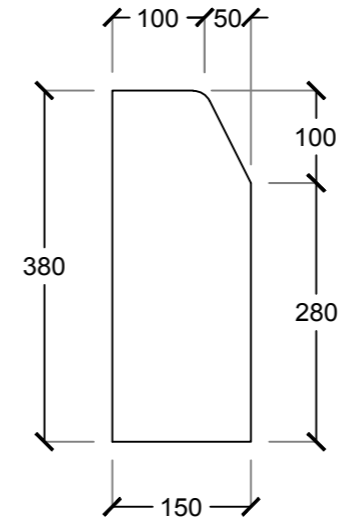

# KERBSTONE

3D PERSPECTIVE

SIDE VIEW

SIDE VIEW

TOP VIEW

STEEL AND CEMENT INDUSTRY

UAE - ALAIN - NEW INDUSTRIAL AREA 2  
TEL : 03 7847411 FAX : 03 7847433  
info@royalexcellent.ae  
sales@royalexcellent.ae  
www.royalexcellent.ae