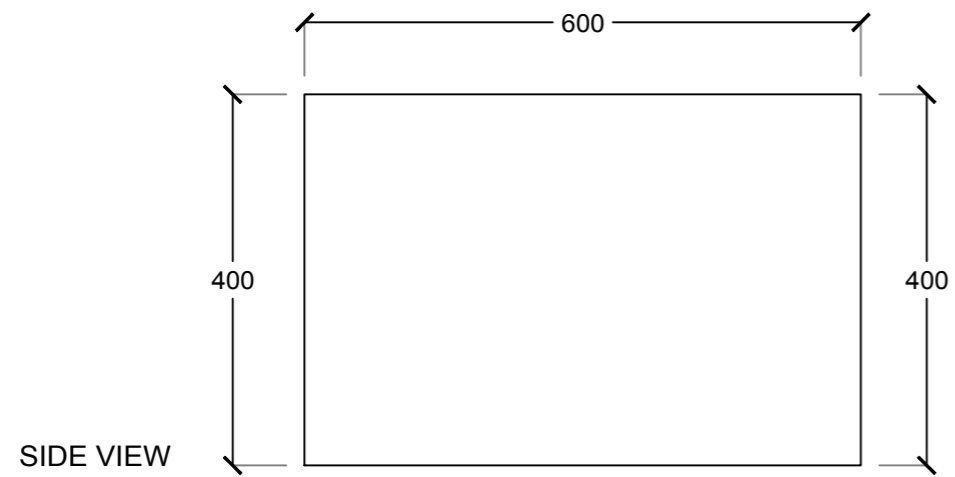

KERBSTONE

3D PERSPECTIVE

STEEL AND CEMENT INDUSTRY

UAE - ALAIN - NEW INDUSTRIAL AREA 2
TEL : 03 7847411 FAX : 03 7847433
info@royalexcellent.ae
sales@royalexcellent.ae
www.royalexcellent.ae