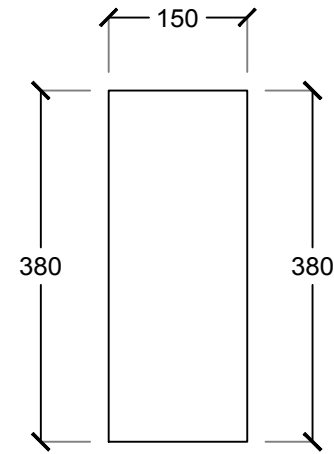

KERBSTONE

3D PERSPECTIVE

SIDE VIEW

SIDE VIEW

TOP VIEW

STEEL AND CEMENT INDUSTRY

UAE - ALAIN - NEW INDUSTRIAL AREA 2
TEL : 03 7847411 FAX : 03 7847433
info@royalexcellent.ae
sales@royalexcellent.ae
www.royalexcellent.ae