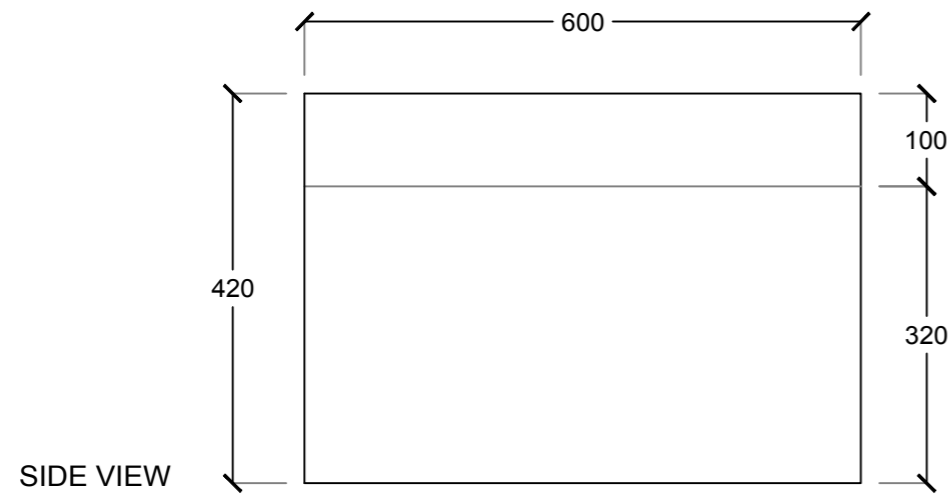

KERBSTONE

3D PERSPECTIVE

STEEL AND CEMENT INDUSTRY

UAE - ALAIN - NEW INDUSTRIAL AREA 2
TEL : 03 7847411 FAX : 03 7847433
info@royalexcellent.ae
sales@royalexcellent.ae
www.royalexcellent.ae