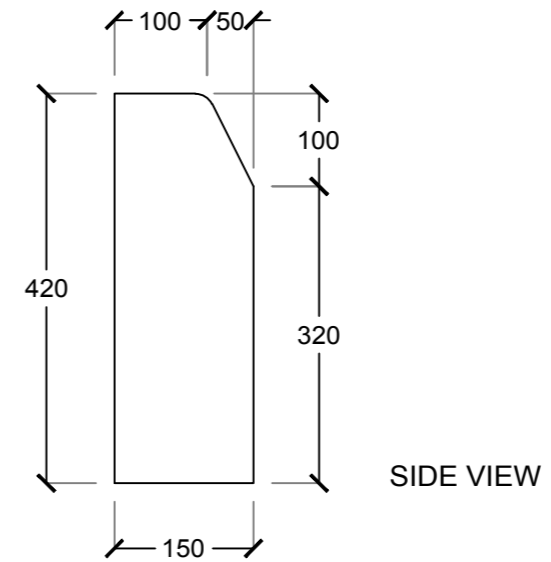

KERBSTONE

3D PERSPECTIVE

STEEL AND CEMENT INDUSTRY

UAE - ALAIN - NEW INDUSTRIAL AREA 2
TEL : 03 7847411 FAX : 03 7847433
info@royalexcellent.ae
sales@royalexcellent.ae
www.royalexcellent.ae