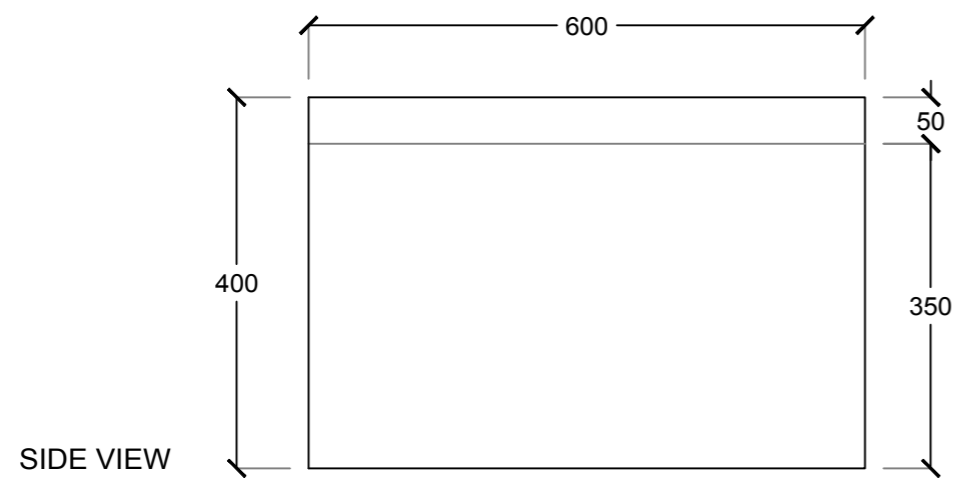

# KERBSTONE

3D PERSPECTIVE

SIDE VIEW

SIDE VIEW

TOP VIEW

STEEL AND CEMENT INDUSTRY

UAE - ALAIN - NEW INDUSTRIAL AREA 2  
TEL : 03 7847411 FAX : 03 7847433  
info@royalexcellent.ae  
sales@royalexcellent.ae  
www.royalexcellent.ae