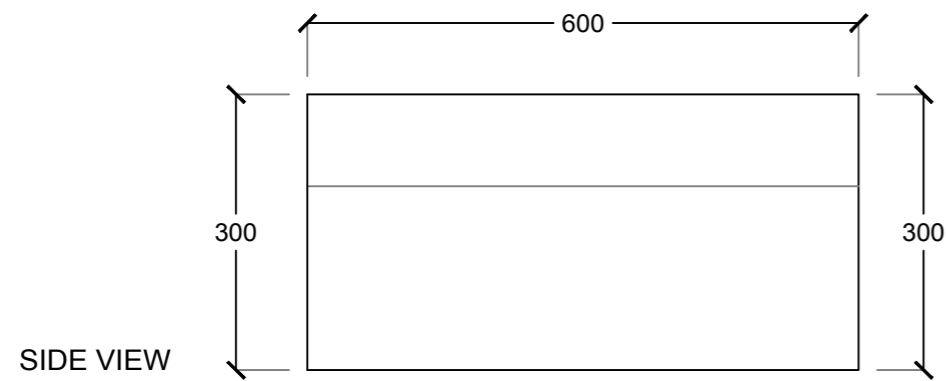

# KERBSTONE

3D PERSPECTIVE

SIDE VIEW

TOP VIEW

SIDE VIEW

STEEL AND CEMENT INDUSTRY

UAE - ALAIN - NEW INDUSTRIAL AREA 2  
TEL : 03 7847411 FAX : 03 7847433  
info@royalexcellent.ae  
sales@royalexcellent.ae  
www.royalexcellent.ae