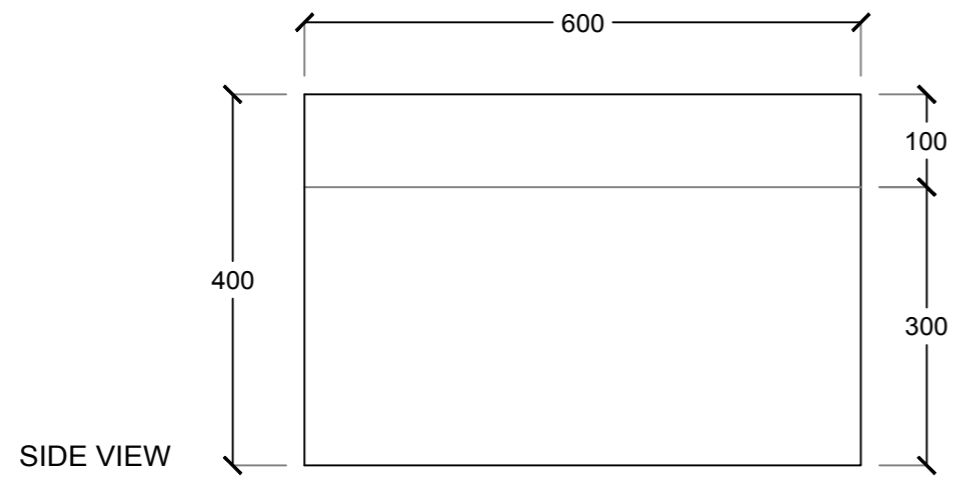

KERBSTONE

3D PERSPECTIVE

SIDE VIEW

SIDE VIEW

TOP VIEW

STEEL AND CEMENT INDUSTRY

UAE - ALAIN - NEW INDUSTRIAL AREA 2
TEL : 03 7847411 FAX : 03 7847433
info@royalexcellent.ae
sales@royalexcellent.ae
www.royalexcellent.ae