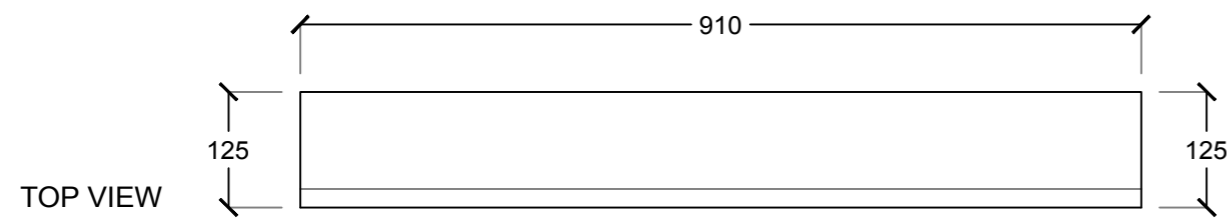

KERBSTONE

3D PERSPECTIVE

STEEL AND CEMENT INDUSTRY

UAE - ALAIN - NEW INDUSTRIAL AREA 2
TEL : 03 7847411 FAX : 03 7847433
info@royalexcellent.ae
sales@royalexcellent.ae
www.royalexcellent.ae