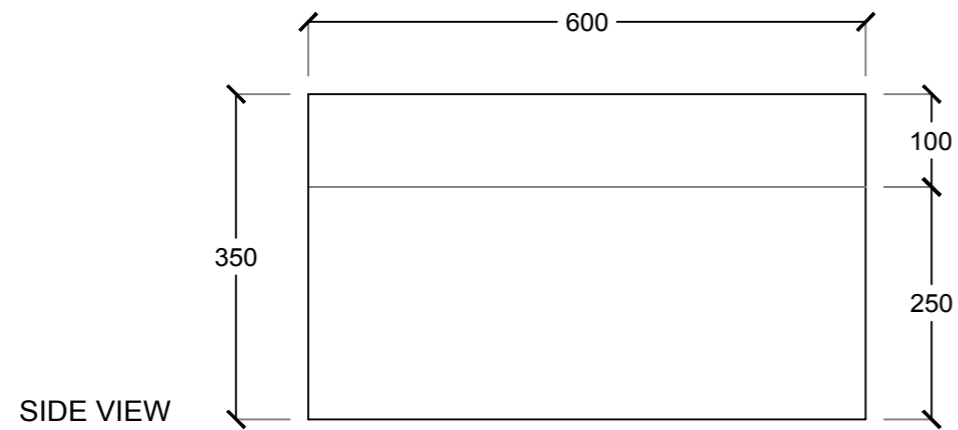

KERBSTONE

3D PERSPECTIVE

SIDE VIEW

SIDE VIEW

TOP VIEW

STEEL AND CEMENT INDUSTRY

UAE - ALAIN - NEW INDUSTRIAL AREA 2
TEL : 03 7847411 FAX : 03 7847433
info@royalexcellent.ae
sales@royalexcellent.ae
www.royalexcellent.ae