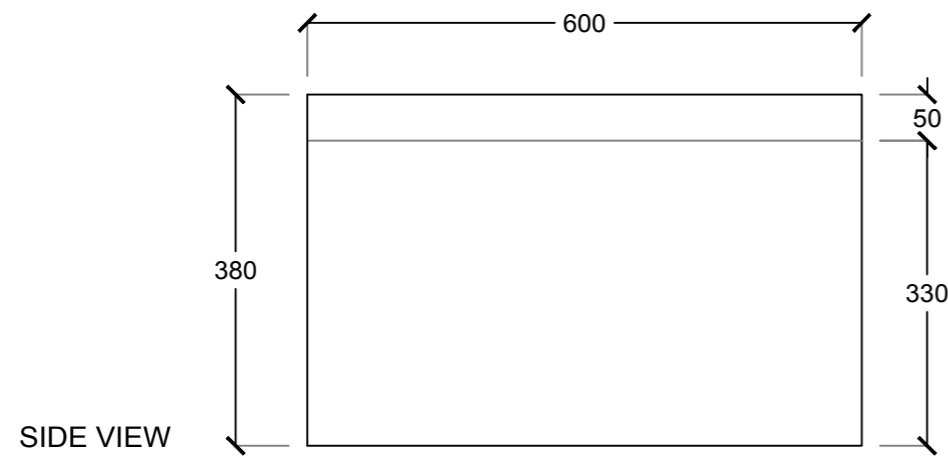

KERBSTONE

3D PERSPECTIVE

SIDE VIEW

SIDE VIEW

TOP VIEW

STEEL AND CEMENT INDUSTRY

UAE - ALAIN - NEW INDUSTRIAL AREA 2
TEL : 03 7847411 FAX : 03 7847433
info@royalexcellent.ae
sales@royalexcellent.ae
www.royalexcellent.ae