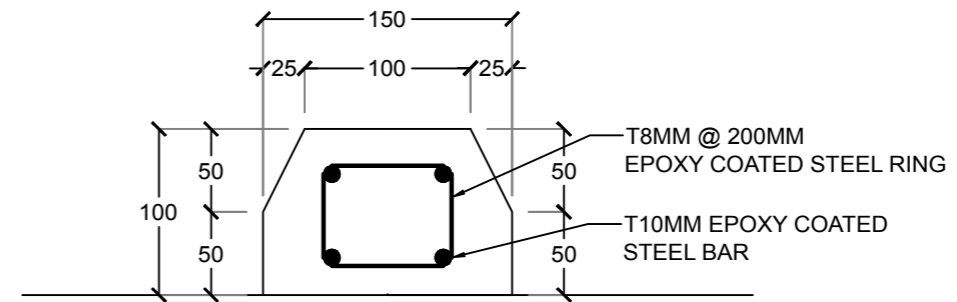

# WHEEL STOPPER

3D PERSPECTIVE

SECTION A-A

SIDE VIEW

STEEL AND CEMENT INDUSTRY

UAE - ALAIN - NEW INDUSTRIAL AREA 2  
 TEL : 03 7847411 FAX : 03 7847433  
 info@royalexcellent.ae  
 sales@royalexcellent.ae  
 www.royalexcellent.ae