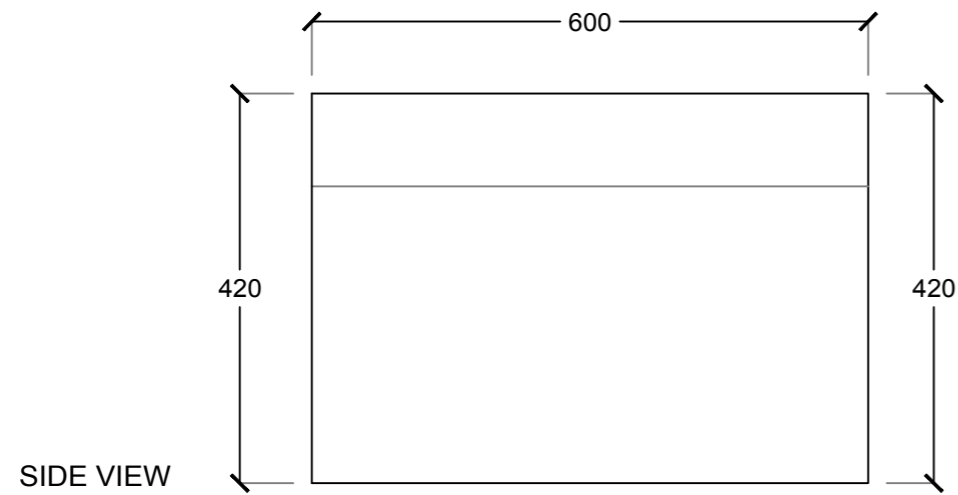

# KERBSTONE

3D PERSPECTIVE

SIDE VIEW

SIDE VIEW

TOP VIEW

STEEL AND CEMENT INDUSTRY

UAE - ALAIN - NEW INDUSTRIAL AREA 2  
TEL : 03 7847411 FAX : 03 7847433  
info@royalexcellent.ae  
sales@royalexcellent.ae  
www.royalexcellent.ae