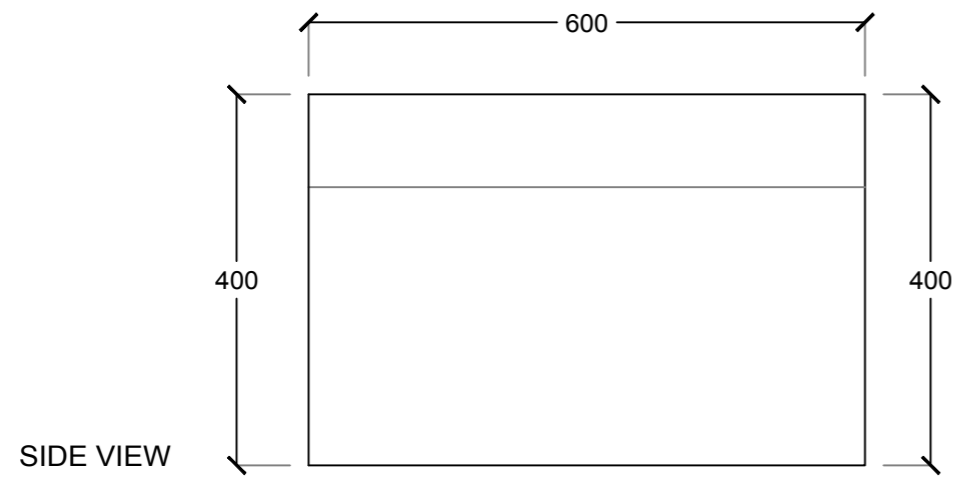

# KERBSTONE

3D PERSPECTIVE

SIDE VIEW

SIDE VIEW

TOP VIEW

STEEL AND CEMENT INDUSTRY

UAE - ALAIN - NEW INDUSTRIAL AREA 2  
TEL : 03 7847411 FAX : 03 7847433  
info@royalexcellent.ae  
sales@royalexcellent.ae  
www.royalexcellent.ae