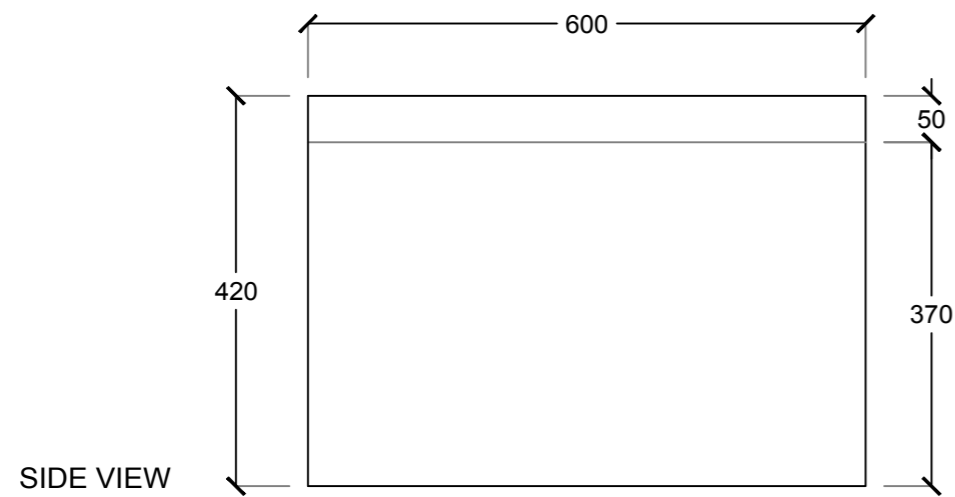

KERBSTONE

3D PERSPECTIVE

SIDE VIEW

SIDE VIEW

TOP VIEW

STEEL AND CEMENT INDUSTRY

UAE - ALAIN - NEW INDUSTRIAL AREA 2
TEL : 03 7847411 FAX : 03 7847433
info@royalexcellent.ae
sales@royalexcellent.ae
www.royalexcellent.ae