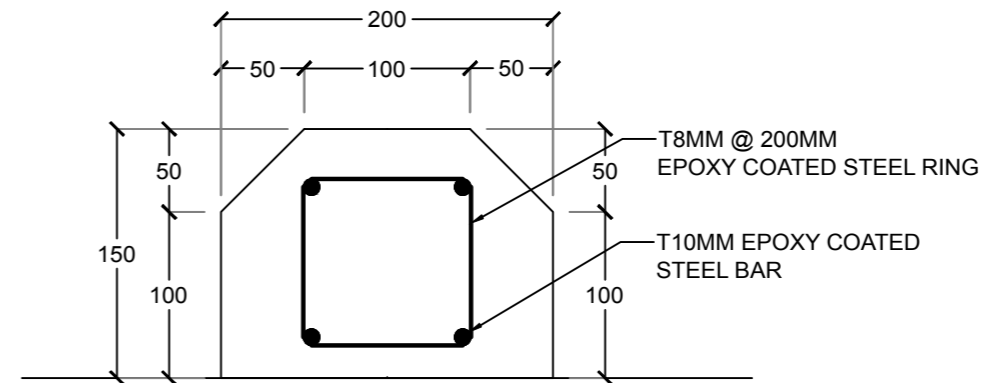

WHEEL STOPPER

3D PERSPECTIVE

SECTION A-A

TOP VIEW

SIDE VIEW

STEEL AND CEMENT INDUSTRY

UAE - ALAIN - NEW INDUSTRIAL AREA 2
 TEL : 03 7847411 FAX : 03 7847433
 info@royalexcellent.ae
 sales@royalexcellent.ae
 www.royalexcellent.ae