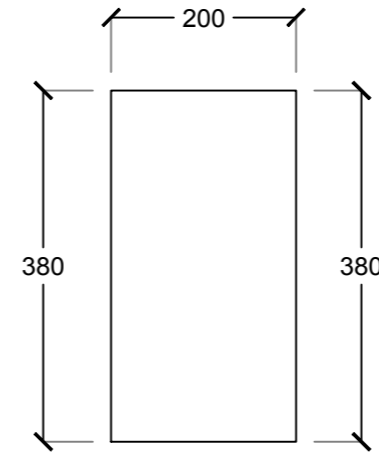

# KERBSTONE

3D PERSPECTIVE

SIDE VIEW

SIDE VIEW

TOP VIEW

STEEL AND CEMENT INDUSTRY

UAE - ALAIN - NEW INDUSTRIAL AREA 2  
TEL : 03 7847411 FAX : 03 7847433  
info@royalexcellent.ae  
sales@royalexcellent.ae  
www.royalexcellent.ae