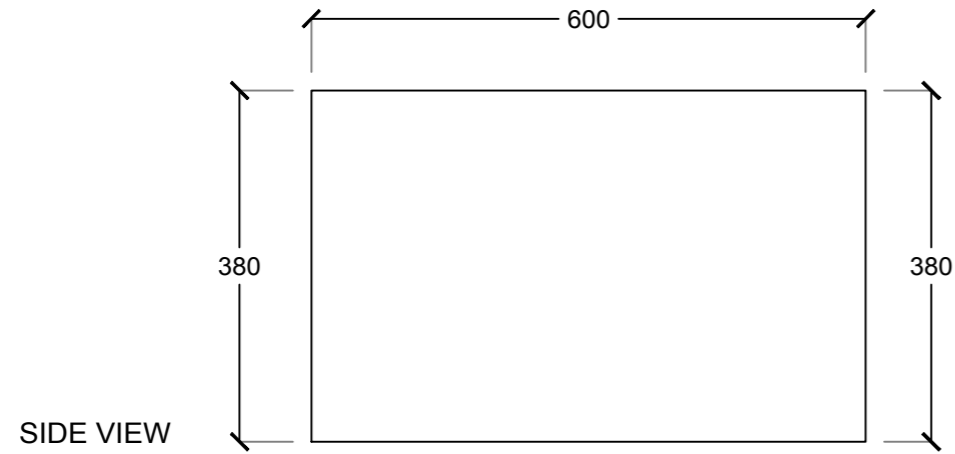

# KERBSTONE

3D PERSPECTIVE

SIDE VIEW

SIDE VIEW

TOP VIEW

STEEL AND CEMENT INDUSTRY

UAE - ALAIN - NEW INDUSTRIAL AREA 2  
TEL : 03 7847411 FAX : 03 7847433  
info@royalexcellent.ae  
sales@royalexcellent.ae  
www.royalexcellent.ae