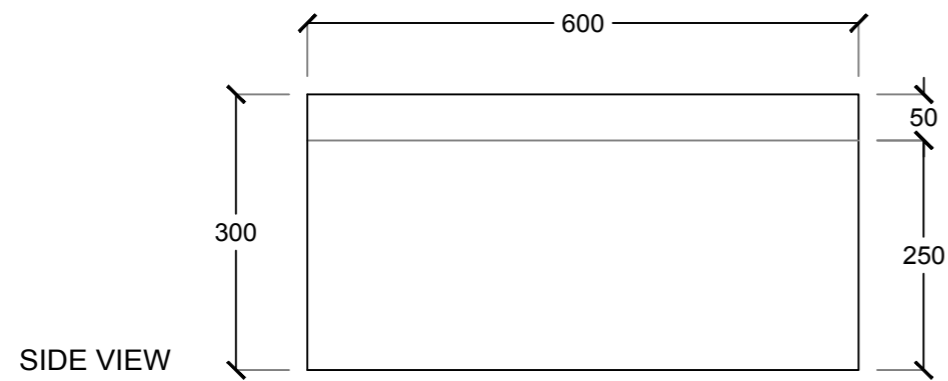

# KERBSTONE

3D PERSPECTIVE

SIDE VIEW

SIDE VIEW

TOP VIEW

STEEL AND CEMENT INDUSTRY

UAE - ALAIN - NEW INDUSTRIAL AREA 2  
TEL : 03 7847411 FAX : 03 7847433  
info@royalexcellent.ae  
sales@royalexcellent.ae  
www.royalexcellent.ae