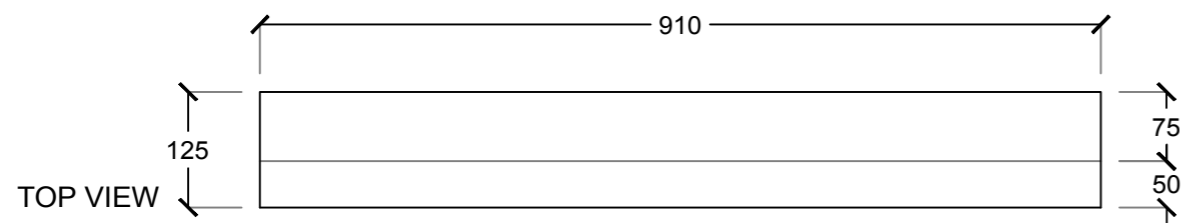

# KERBSTONE

3D PERSPECTIVE

STEEL AND CEMENT INDUSTRY

UAE - ALAIN - NEW INDUSTRIAL AREA 2  
TEL : 03 7847411 FAX : 03 7847433  
info@royalexcellent.ae  
sales@royalexcellent.ae  
www.royalexcellent.ae