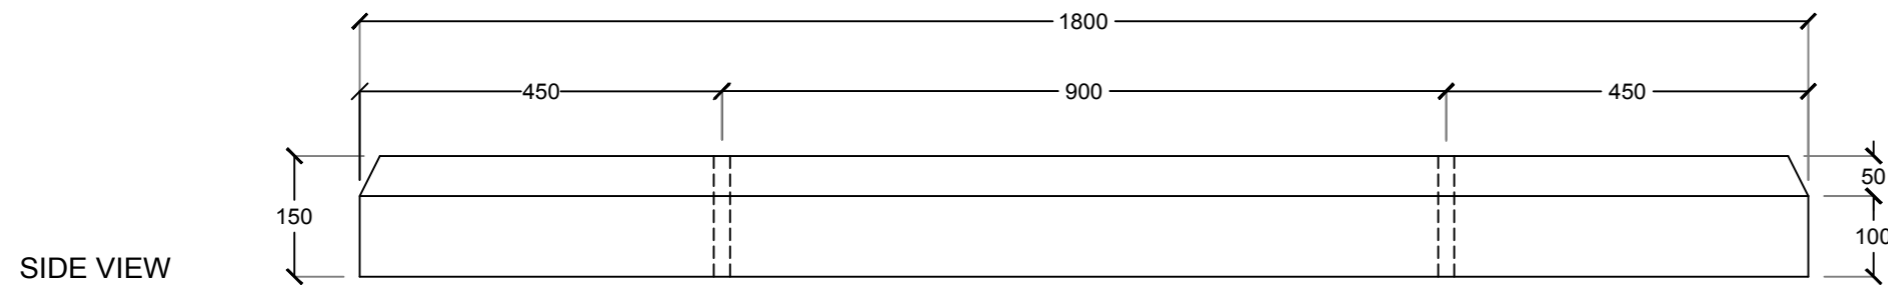

# WHEEL STOPPER

3D PERSPECTIVE

SECTION A-A

TOP VIEW

SIDE VIEW

STEEL AND CEMENT INDUSTRY

UAE - ALAIN - NEW INDUSTRIAL AREA 2  
 TEL : 03 7847411 FAX : 03 7847433  
 info@royalexcellent.ae  
 sales@royalexcellent.ae  
 www.royalexcellent.ae