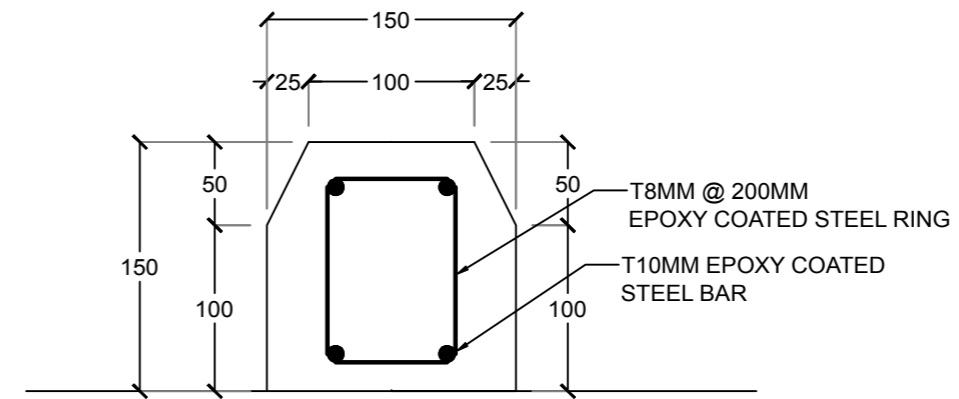

# WHEEL STOPPER

3D PERSPECTIVE

SECTION A-A

TOP VIEW

SIDE VIEW

STEEL AND CEMENT INDUSTRY

UAE - ALAIN - NEW INDUSTRIAL AREA 2  
 TEL : 03 7847411 FAX : 03 7847433  
 info@royalexcellent.ae  
 sales@royalexcellent.ae  
 www.royalexcellent.ae