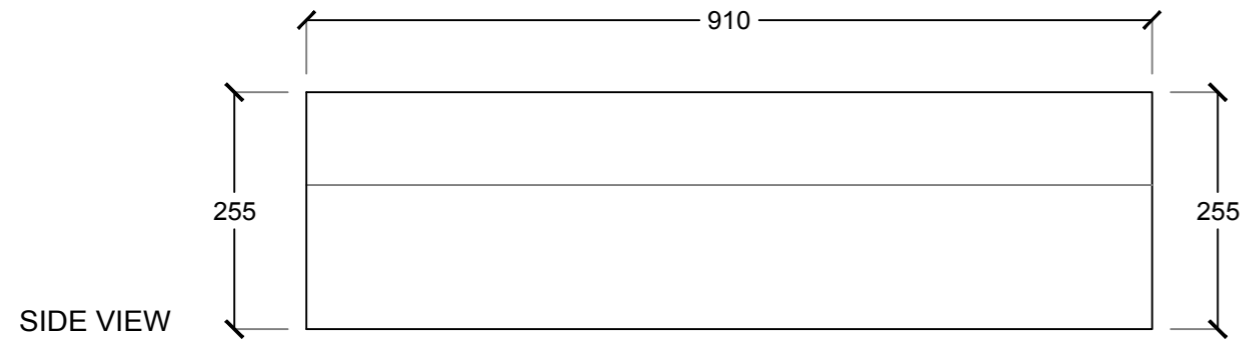

KERBSTONE

3D PERSPECTIVE

STEEL AND CEMENT INDUSTRY

UAE - ALAIN - NEW INDUSTRIAL AREA 2
TEL : 03 7847411 FAX : 03 7847433
info@royalexcellent.ae
sales@royalexcellent.ae
www.royalexcellent.ae