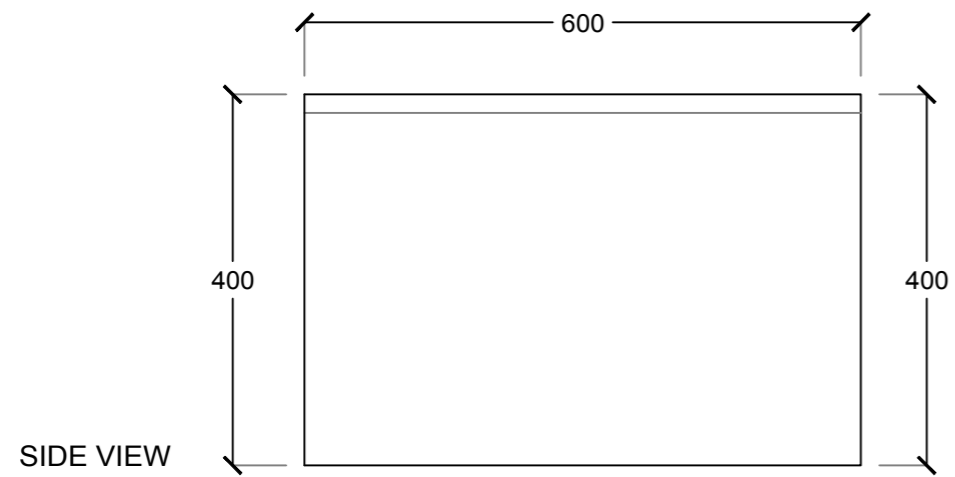

# KERBSTONE

3D PERSPECTIVE

SIDE VIEW

SIDE VIEW

TOP VIEW

STEEL AND CEMENT INDUSTRY

UAE - ALAIN - NEW INDUSTRIAL AREA 2  
TEL : 03 7847411 FAX : 03 7847433  
info@royalexcellent.ae  
sales@royalexcellent.ae  
www.royalexcellent.ae