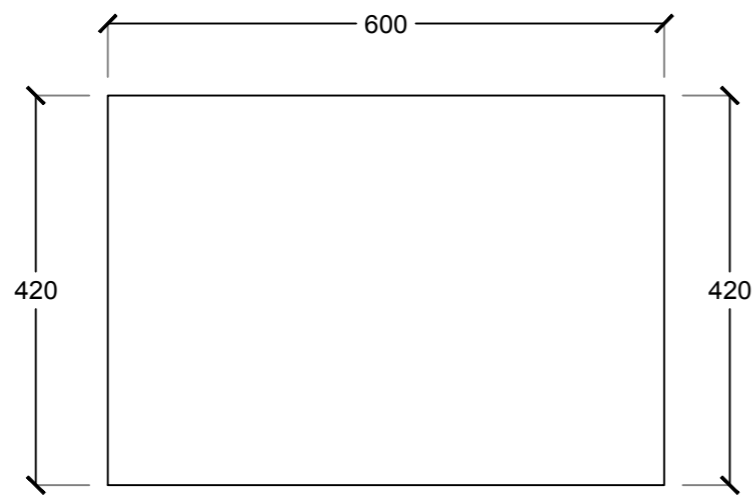

KERBSTONE

3D PERSPECTIVE

SIDE VIEW

SIDE VIEW

TOP VIEW

STEEL AND CEMENT INDUSTRY

UAE - ALAIN - NEW INDUSTRIAL AREA 2
TEL : 03 7847411 FAX : 03 7847433
info@royalexcellent.ae
sales@royalexcellent.ae
www.royalexcellent.ae