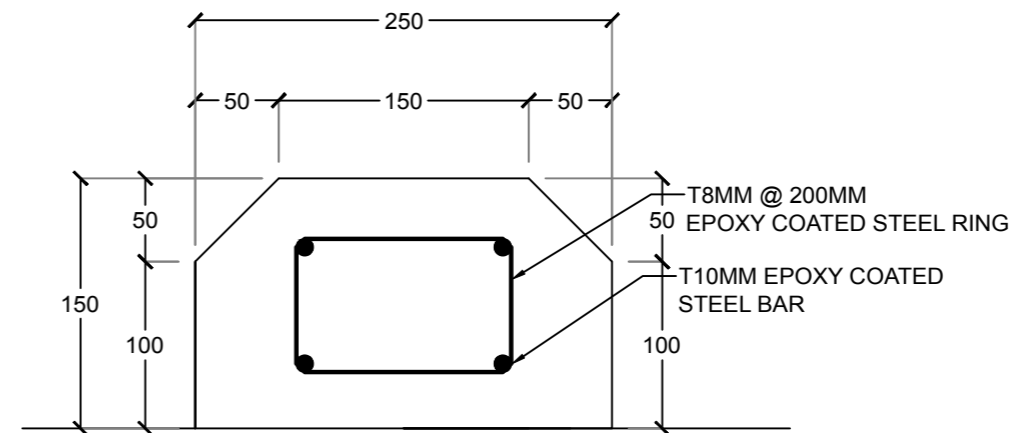

WHEEL STOPPER

3D PERSPECTIVE

SECTION A-A

TOP VIEW

HOLE Ø 35 MM
FIXED BY LOCKETS
MATERIAL

T10MM
EPOXY COATED
STEEL BAR

T8MM @ 200MM
EPOXY COATED
STEEL RING

HOLE Ø 35 MM
FIXED BY LOCKETS
MATERIAL

SIDE VIEW

HOLE Ø 35 MM
FIXED BY LOCKETS
MATERIAL

HOLE Ø 35 MM
FIXED BY LOCKETS
MATERIAL

STEEL AND CEMENT INDUSTRY

UAE - ALAIN - NEW INDUSTRIAL AREA 2
TEL : 03 7847411 FAX : 03 7847433
info@royalexcellent.ae
sales@royalexcellent.ae
www.royalexcellent.ae