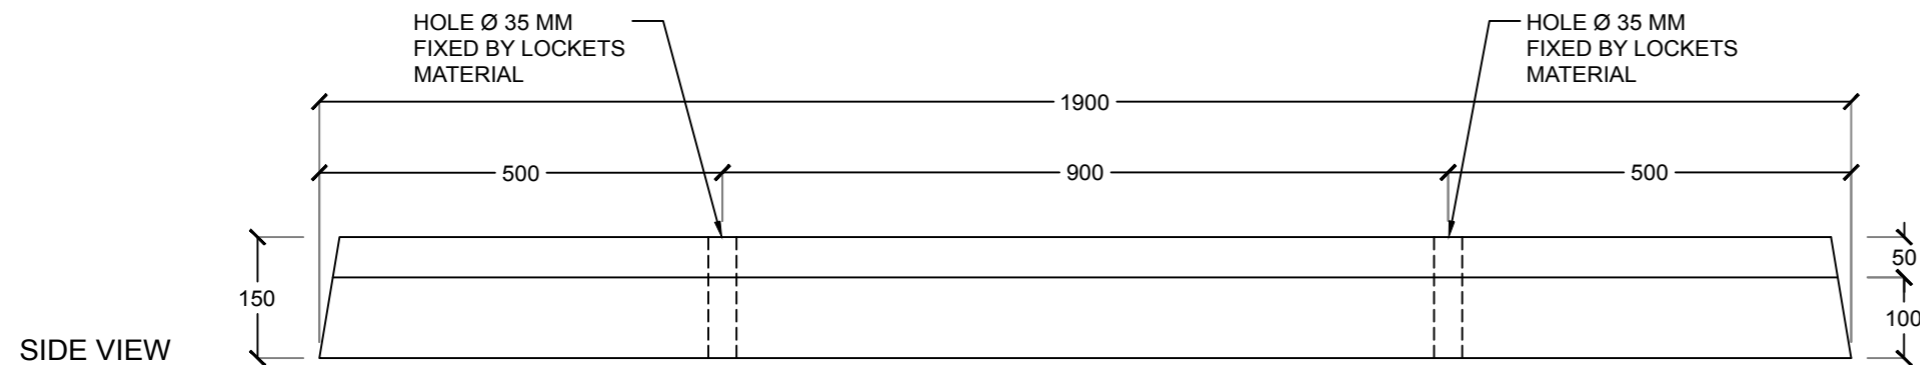

WHEEL STOPPER

3D PERSPECTIVE

SECTION A-A

TOP VIEW

HOLE Ø 35 MM
FIXED BY LOCKETS
MATERIAL

T10MM
EPOXY COATED
STEEL BAR

T8MM @ 200MM
EPOXY COATED
STEEL RING

HOLE Ø 35 MM
FIXED BY LOCKETS
MATERIAL

SIDE VIEW

HOLE Ø 35 MM
FIXED BY LOCKETS
MATERIAL

HOLE Ø 35 MM
FIXED BY LOCKETS
MATERIAL

STEEL AND CEMENT INDUSTRY

UAE - ALAIN - NEW INDUSTRIAL AREA 2
TEL : 03 7847411 FAX : 03 7847433
info@royalexcellent.ae
sales@royalexcellent.ae
www.royalexcellent.ae