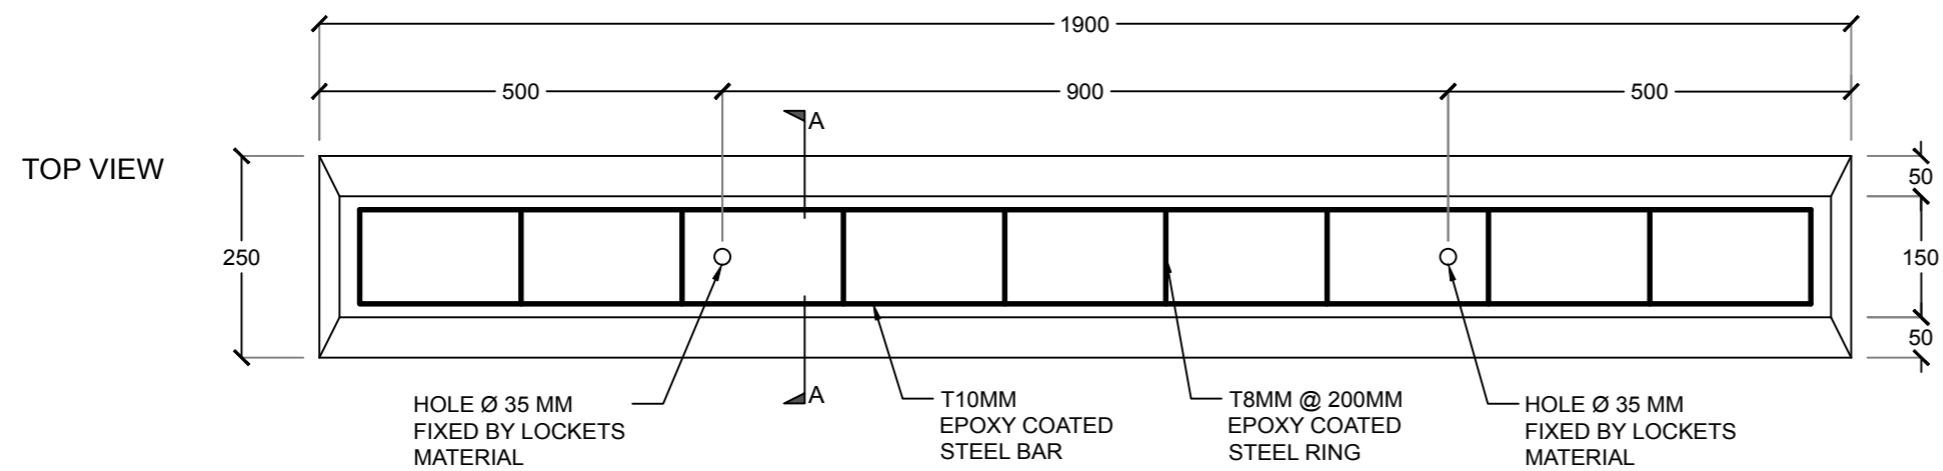

WHEEL STOPPER

3D PERSPECTIVE

SECTION A-A

TOP VIEW

HOLE Ø 35 MM
FIXED BY LOCKETS
MATERIAL

T10MM
EPOXY COATED
STEEL BAR

T8MM @ 200MM
EPOXY COATED
STEEL RING

HOLE Ø 35 MM
FIXED BY LOCKETS
MATERIAL

SIDE VIEW

HOLE Ø 35 MM
FIXED BY LOCKETS
MATERIAL

HOLE Ø 35 MM
FIXED BY LOCKETS
MATERIAL

STEEL AND CEMENT INDUSTRY

UAE - ALAIN - NEW INDUSTRIAL AREA 2
TEL : 03 7847411 FAX : 03 7847433
info@royalexcellent.ae
sales@royalexcellent.ae
www.royalexcellent.ae