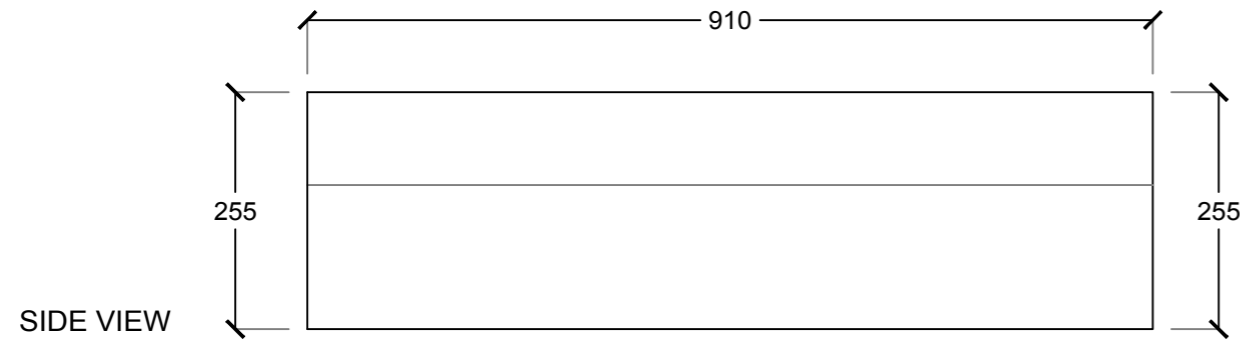

# KERBSTONE

3D PERSPECTIVE

SIDE VIEW

SIDE VIEW

TOP VIEW

STEEL AND CEMENT INDUSTRY

UAE - ALAIN - NEW INDUSTRIAL AREA 2  
TEL : 03 7847411 FAX : 03 7847433  
info@royalexcellent.ae  
sales@royalexcellent.ae  
www.royalexcellent.ae